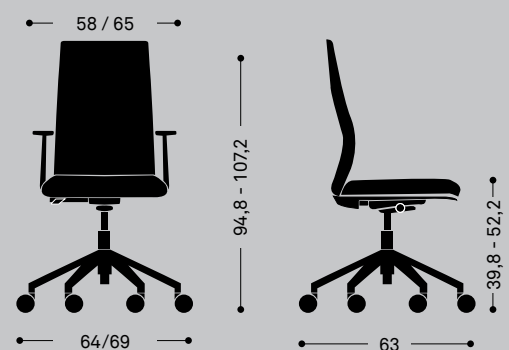

SWIVEL CHAIR | HIGH MESH BACKREST

For anti-electrostatic solutions, please ask us the conditions.

DIMENSIONS

Height	94,8 - 107,2 cm
Seat height	39,8 - 52,2 cm
Width (without arms / with arms)	58 / 65 cm
Depth	63 cm
Weight	13,79 kg
Fabric meters	0,55 m

* These minimum and maximum dimensions depend on the chosen configuration. Please ask for concrete values in case you need them.

Dimensions in centimeters